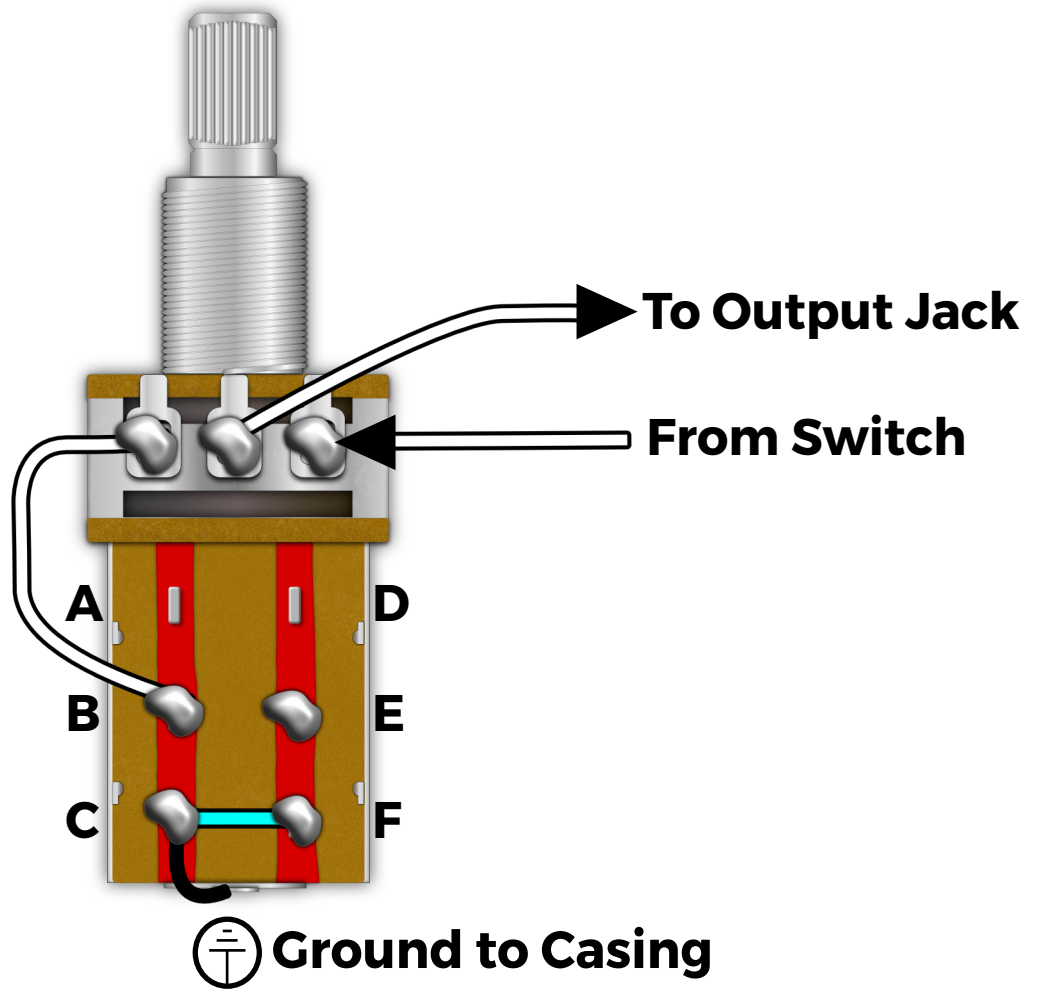

## Bright Switch Mod

The Bright Switch removes the load from your Volume Pot and Tone Pot. The result is a brighter and more aggressive tone.

This mod is for the Volume Pot Only

## Volume Pot (250K)